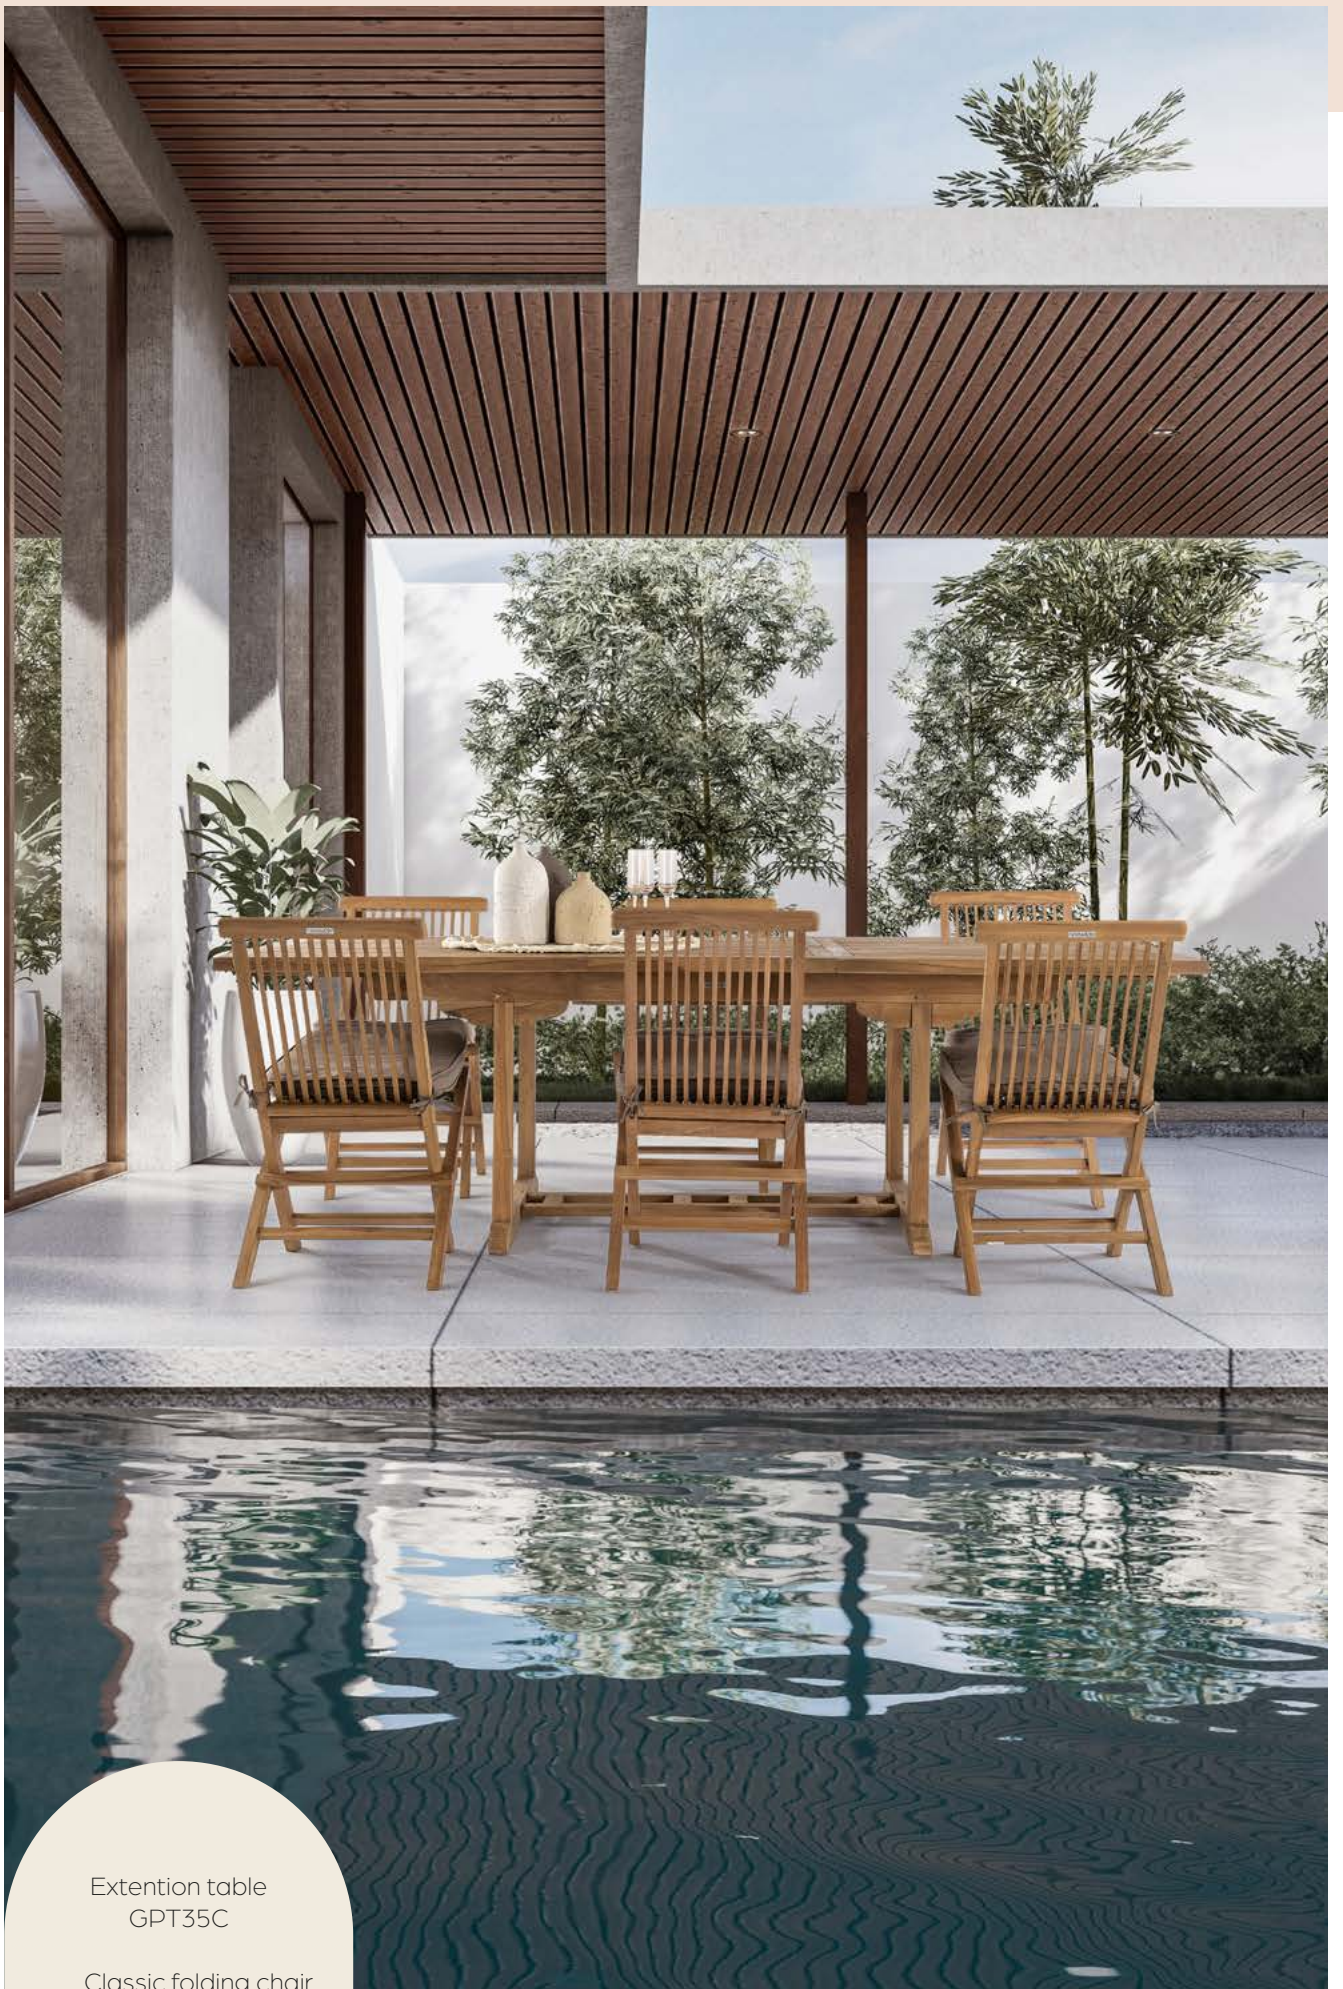

Extention table
GPT35C

Classic folding chair
OCC002