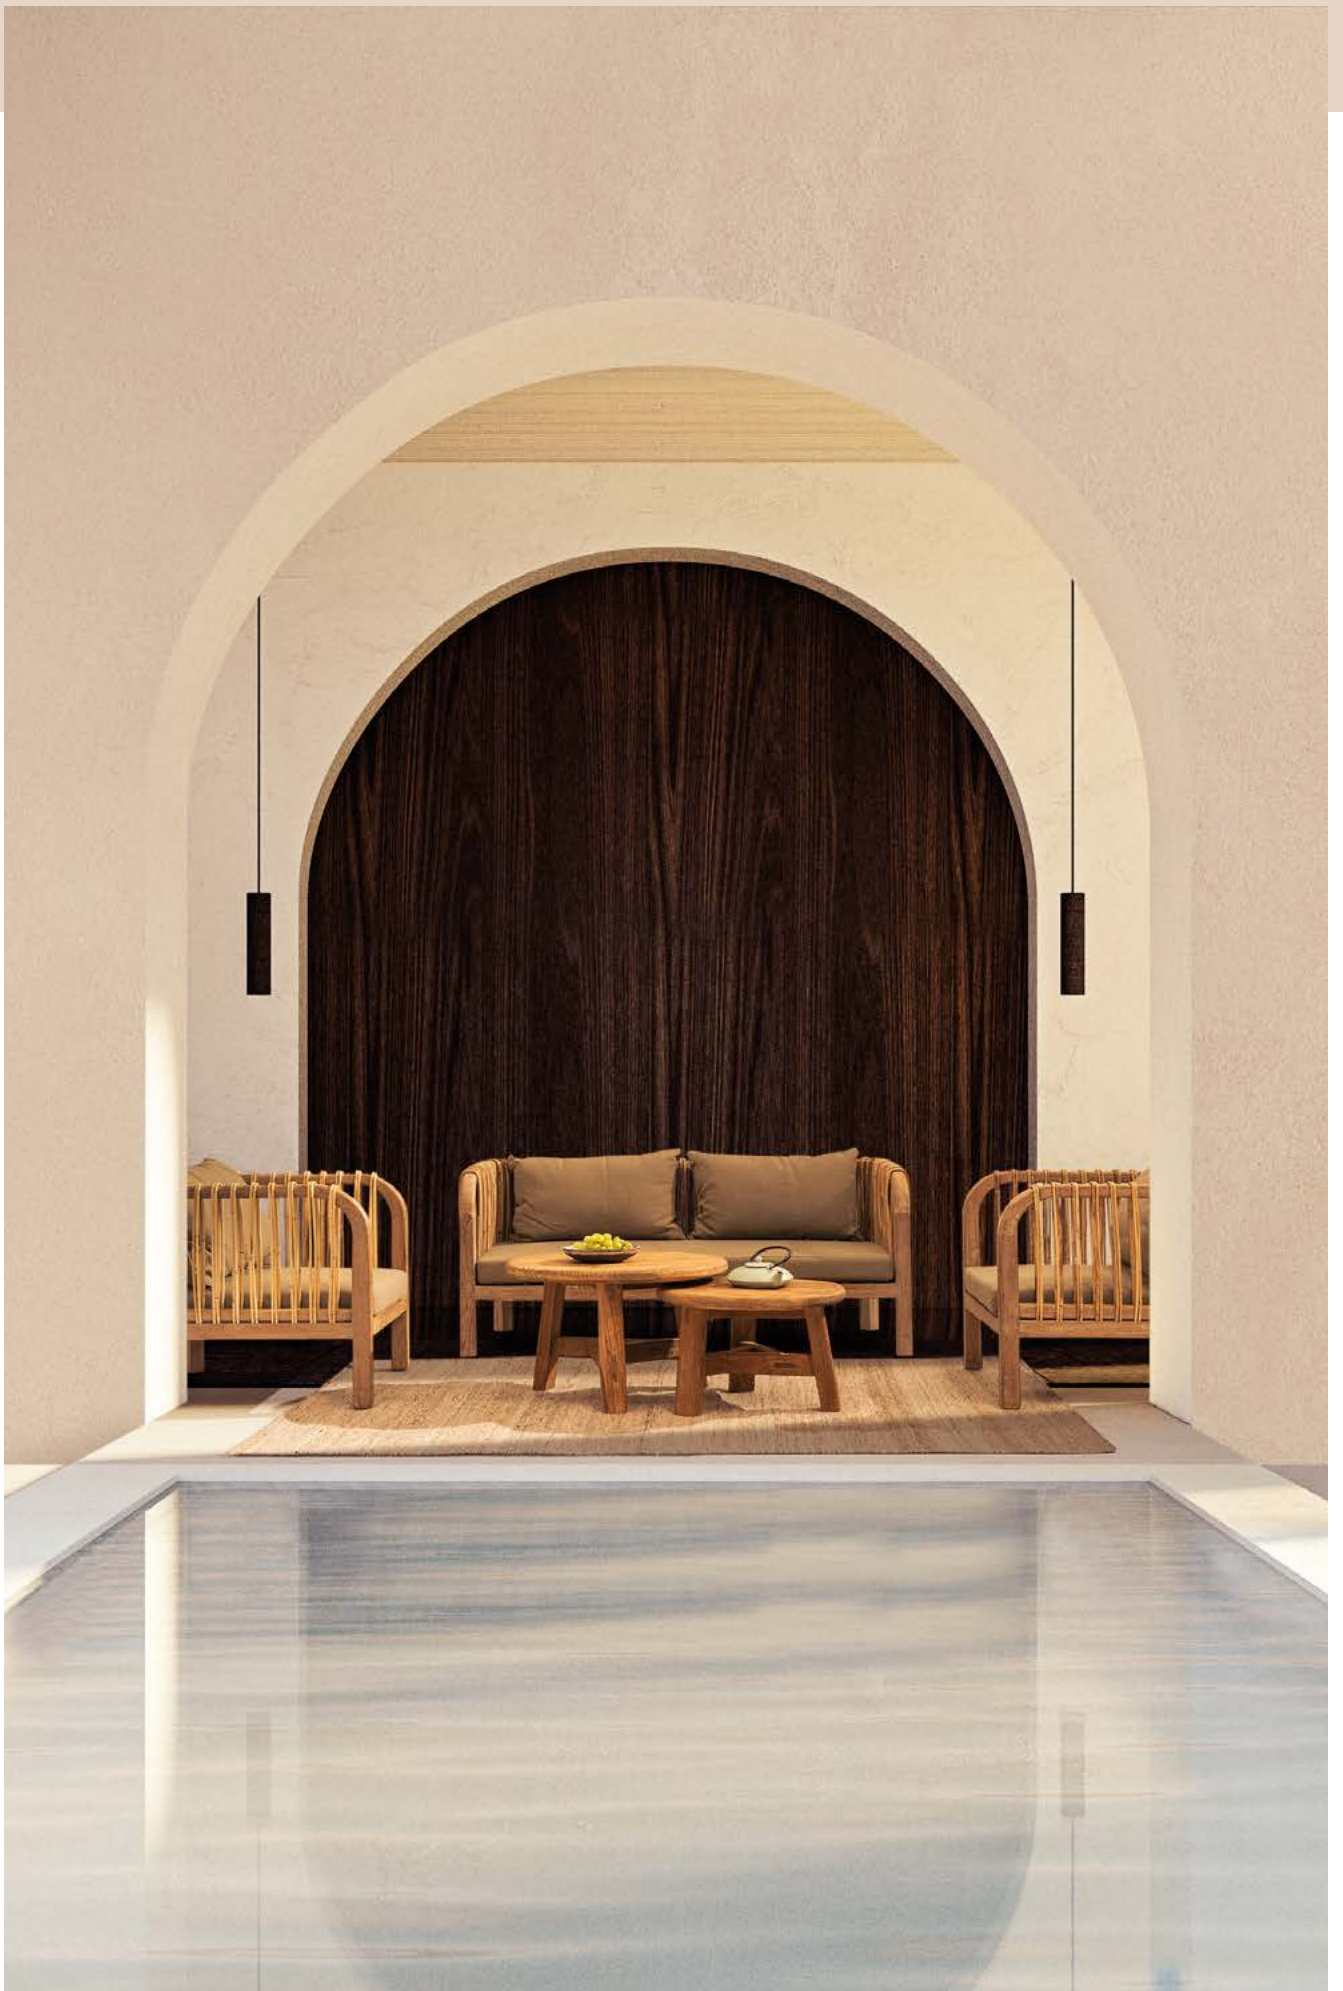

## RUGS

ORS001  Sirocco  
**Small** W 160 x L 230cm

ORS002  Sirocco  
**Large** W 190 x L 290cm

---

ORF001  Foreman  
**Small** W 160 x L 230cm

ORF002  Foreman  
**Large** W 190 x L 290cm

---

ORW001  Wilsonia  
**Small** W 160 x L 230cm

ORW002  Wilsonia  
**Large** W 190 x L 290cm

---

ORM001  Maputo  
**Small** W 160 x L 230cm

ORM002  Maputo  
**Large** W 190 x L 290cm

---

ORV001  Venlo  
**Small** W 160 x L 230cm

ORV002  Venlo  
**Large** W 190 x L 290cm