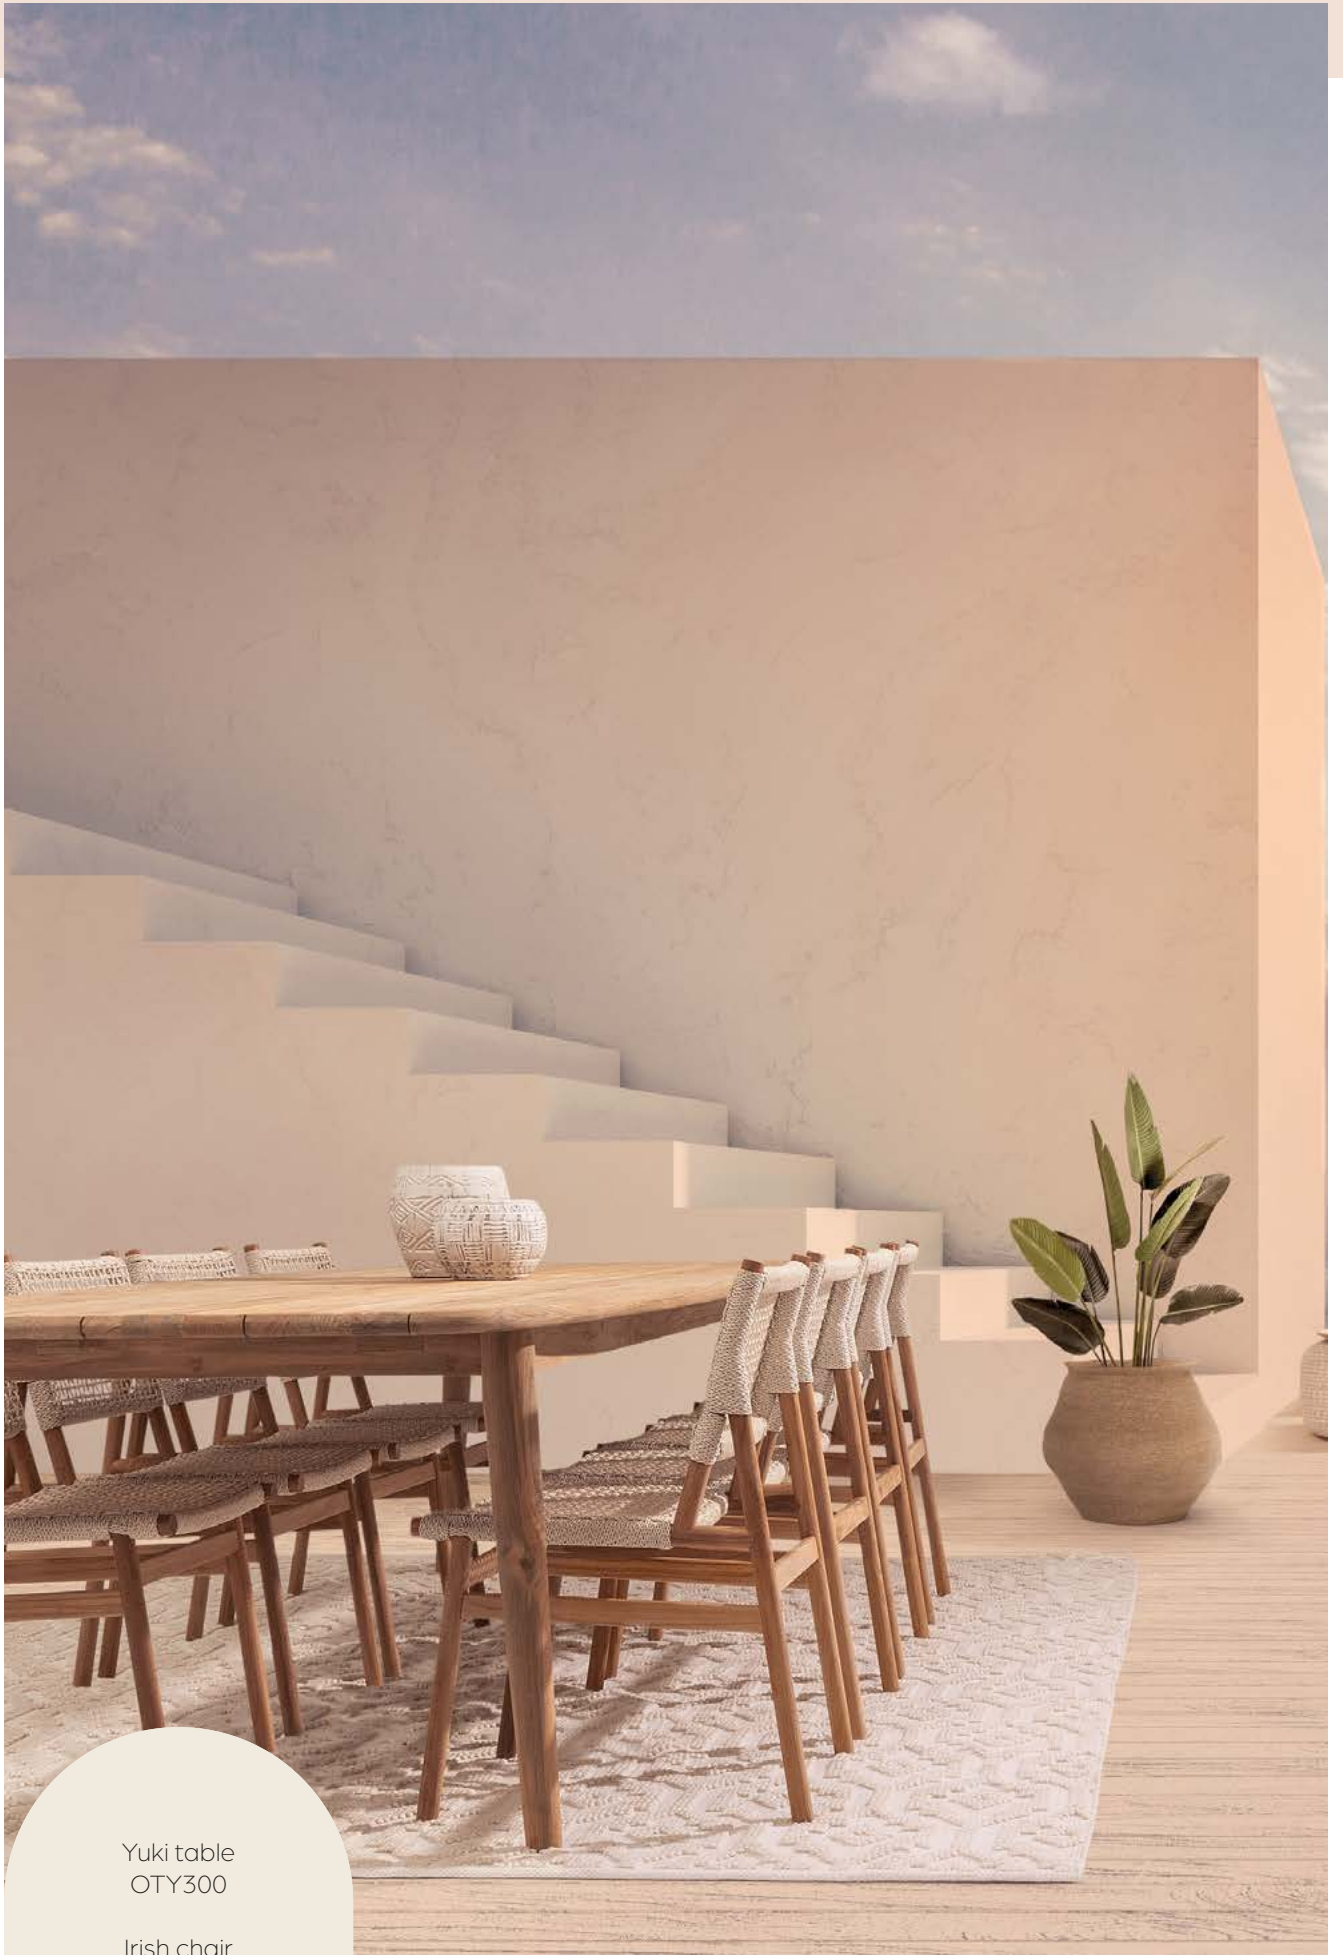

OCS 401

NEW

Sardinia armchair wicker 2,5mm  
Without cushion  
**White oak**

H 87cm  
D 65cm  
W 60cm  
Seat height 52cm  
Arm height 64cm

OCS 402

Sardinia armchair wicker 2,5mm  
Without cushion  
**Black/lava stone**