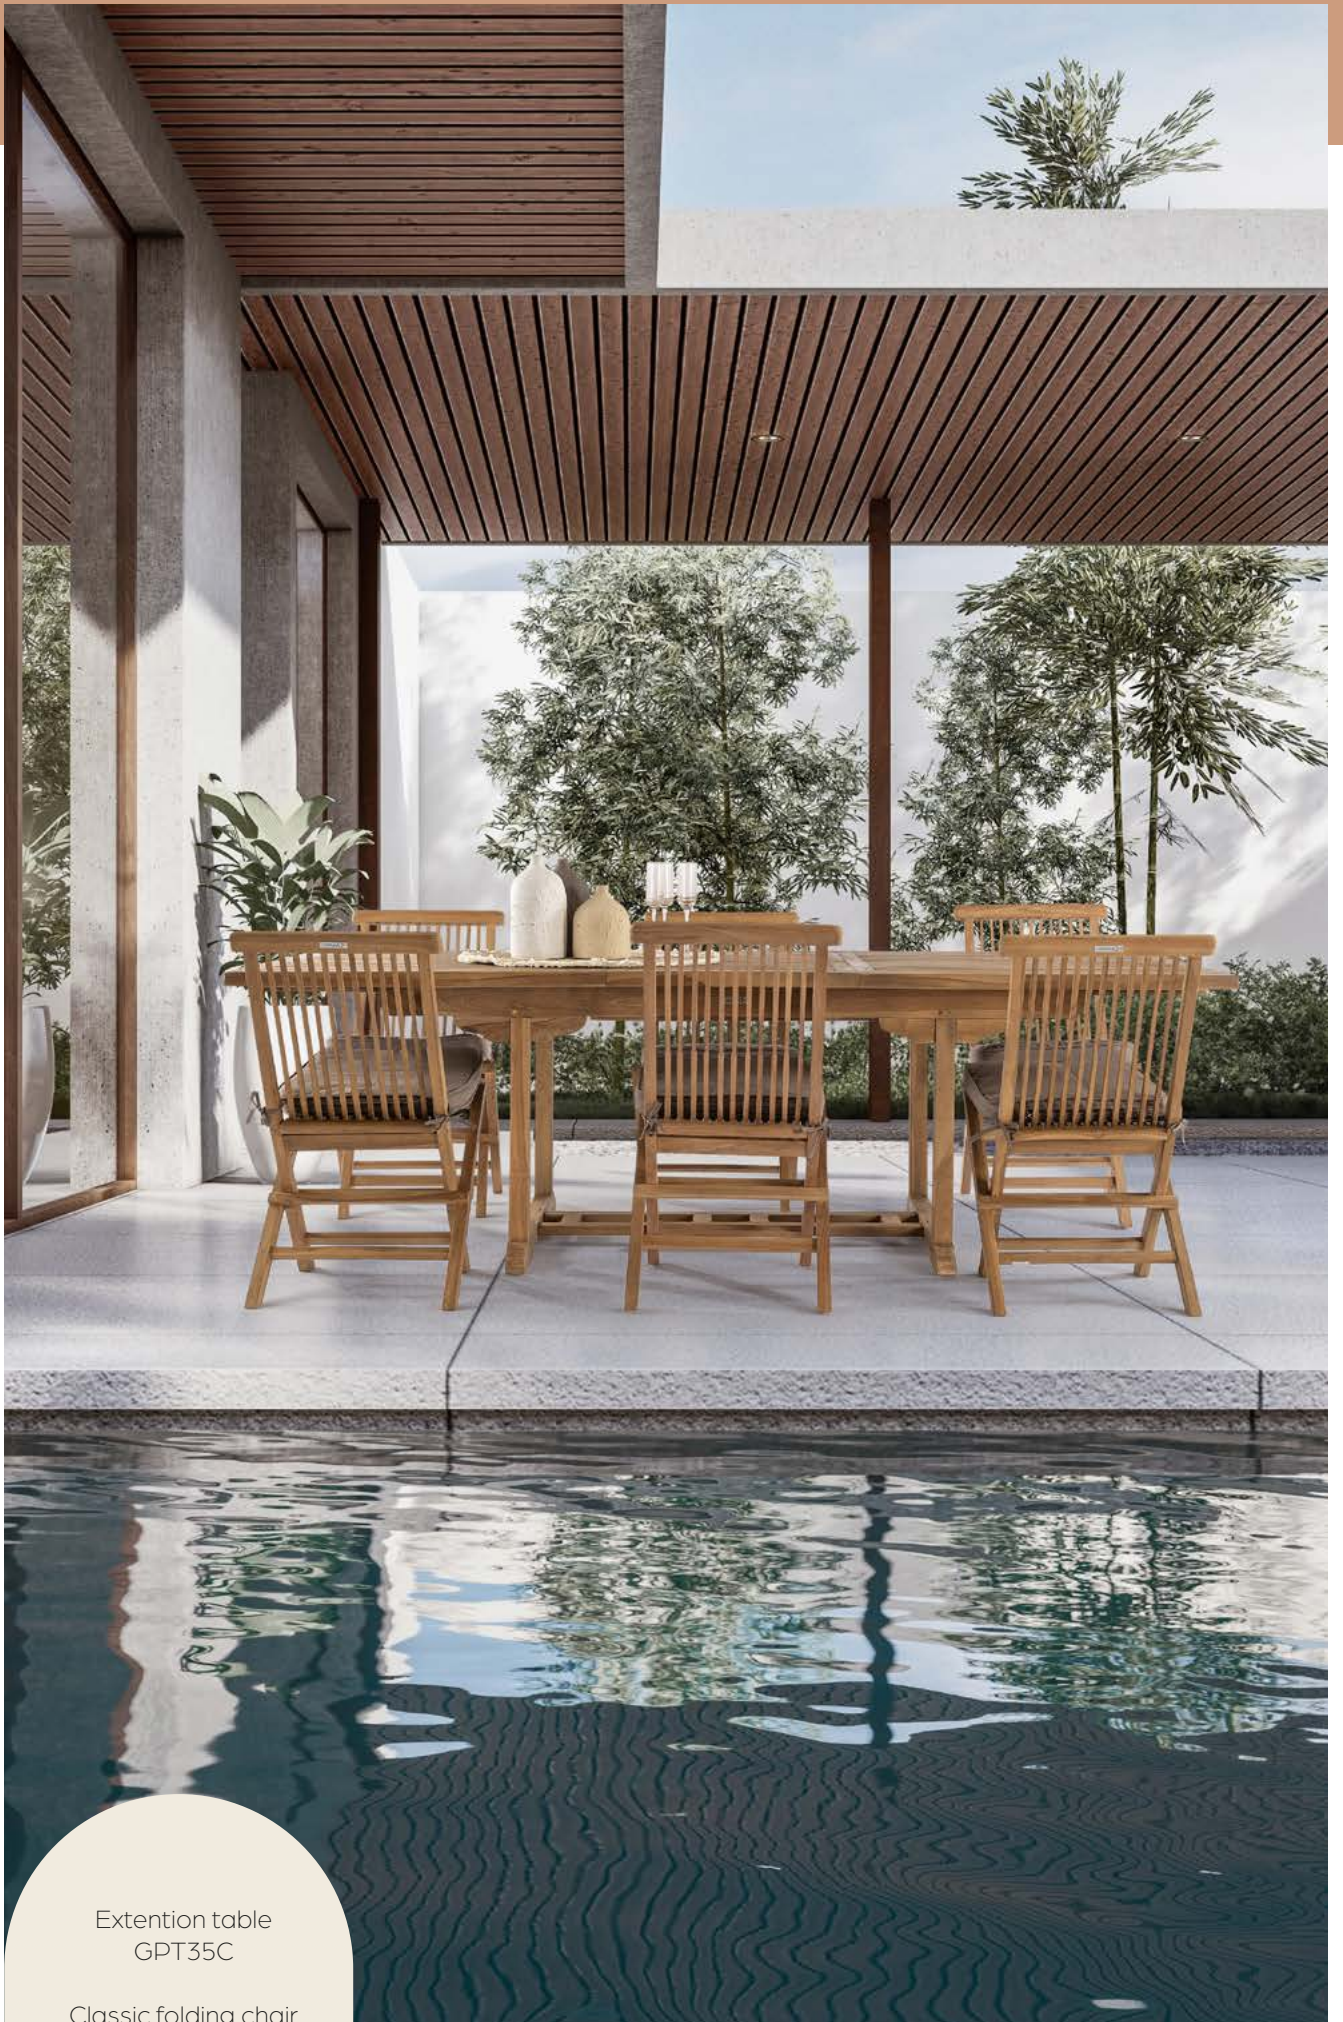

Extension table
GPT35C

Classic folding chair
OCC002