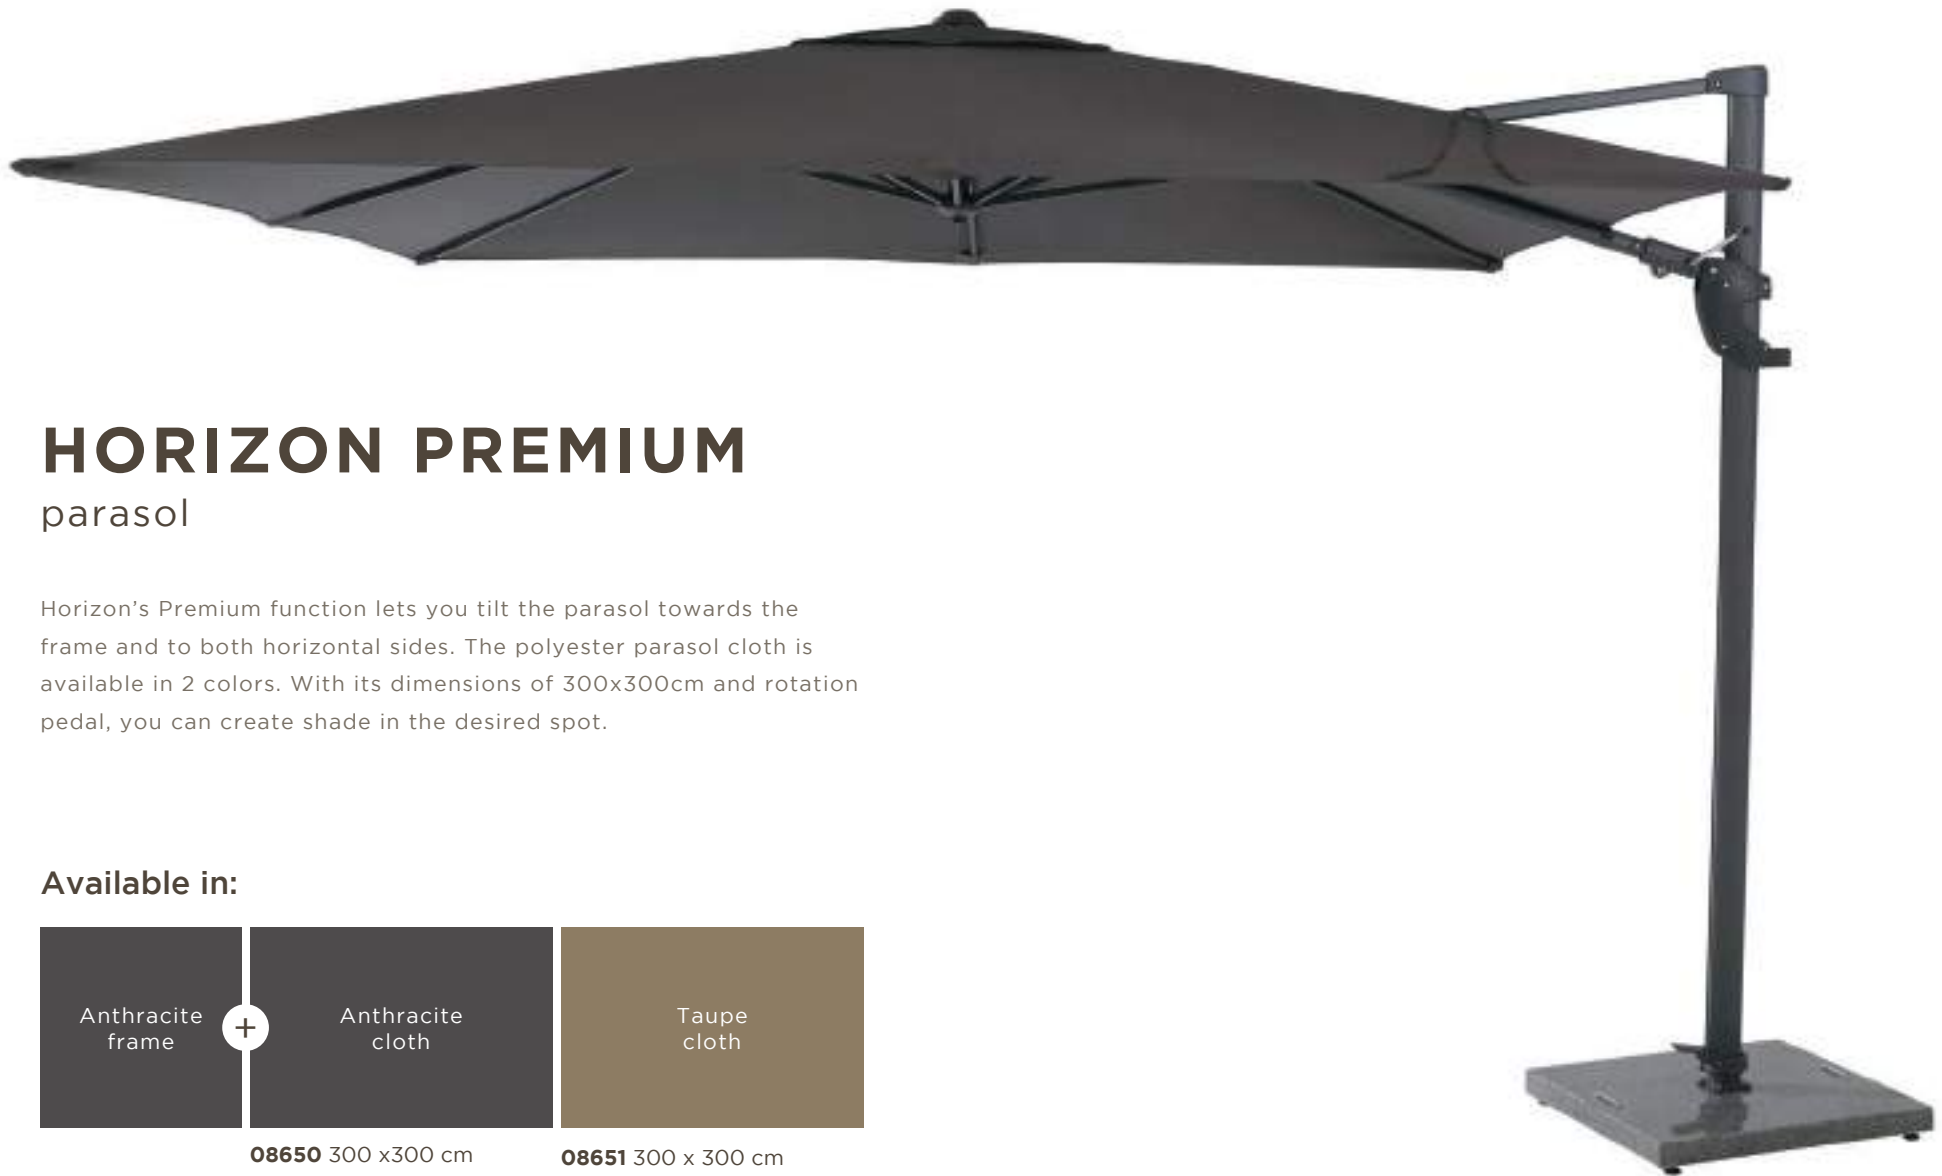

Available in:

08446 250 Ø cm
08490 300 Ø cm

08444 250 Ø cm
08488 300 Ø cm

WARRANTY

ALUMINIUM

220 GR. SOLEFIN
PARASOL CLOTH

UPF 50+

HORIZON PREMIUM

parasol

Horizon's Premium function lets you tilt the parasol towards the frame and to both horizontal sides. The polyester parasol cloth is available in 2 colors. With its dimensions of 300x300cm and rotation pedal, you can create shade in the desired spot.